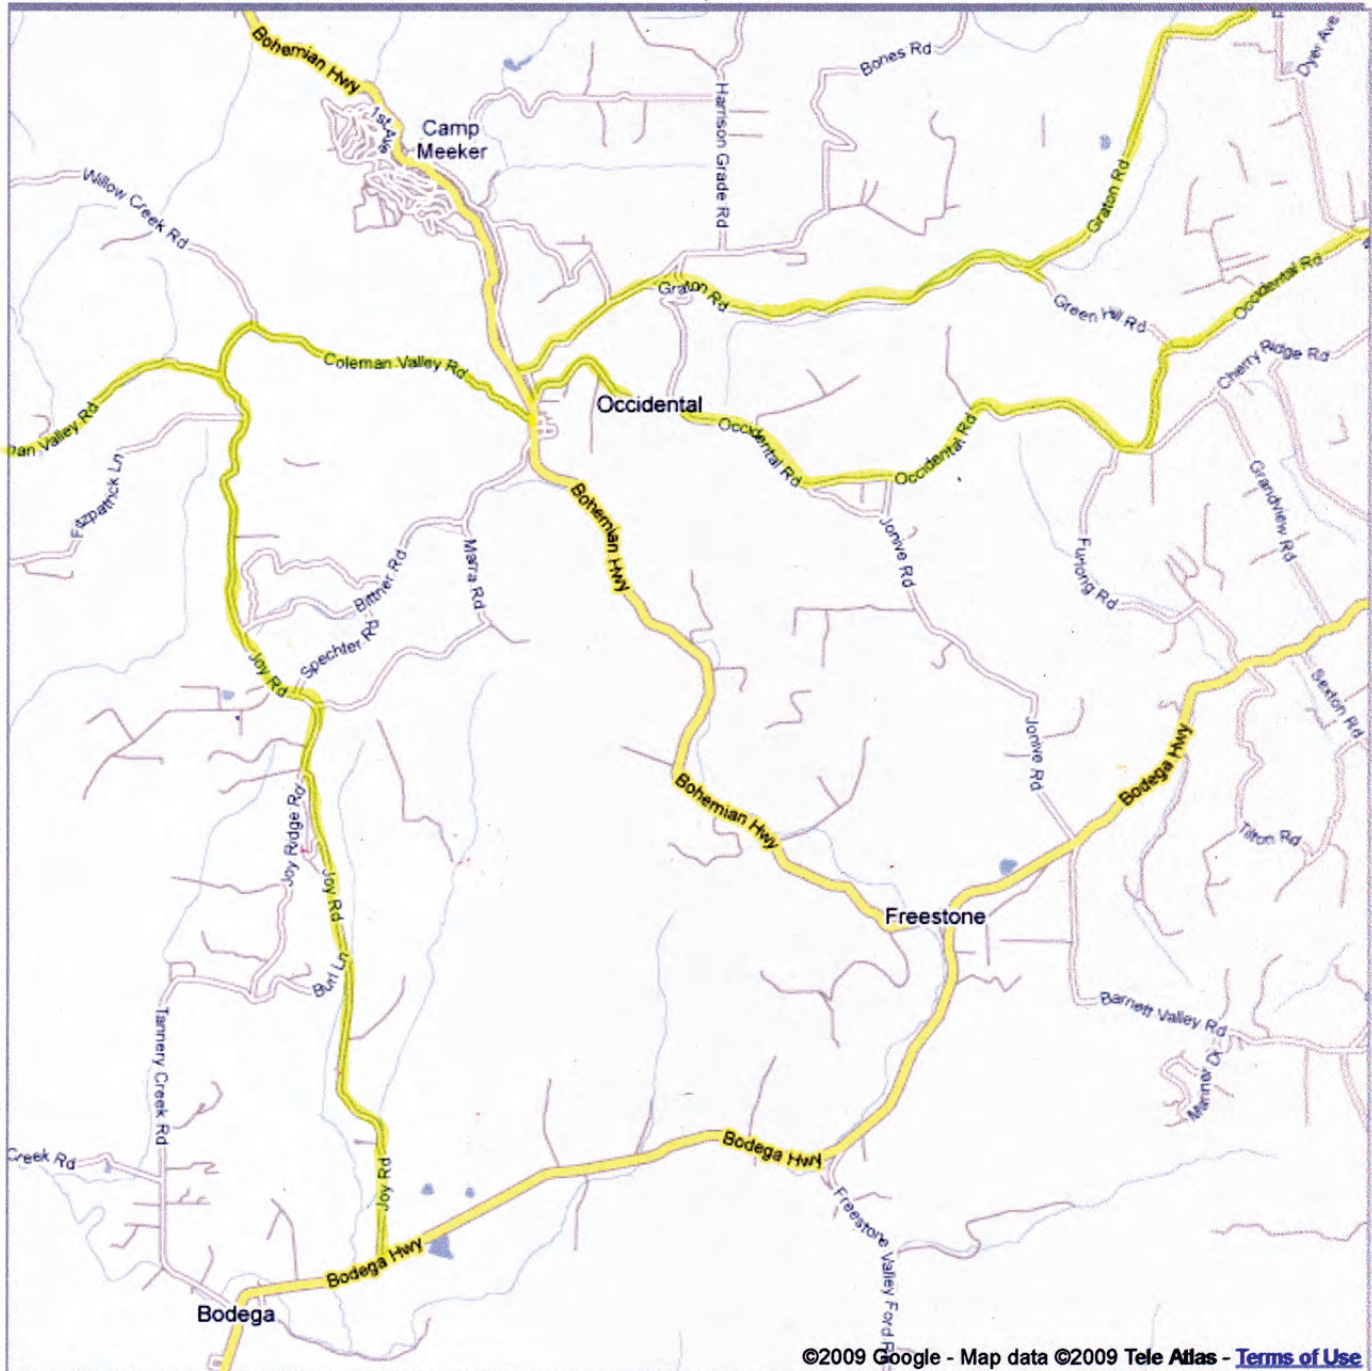

Notes EXIT ROUTES:
Bohemian Hwy.(N. & S.),
Graton & Occidental Rd.(E.),
Coleman Valley Rd.(W.),
Joy Rd. to Bodega Hwy. (E. & W.)

Russian River Area

Hwy. 1 - Coast

Bodega Bay

Hwy. 116

Sebastopol