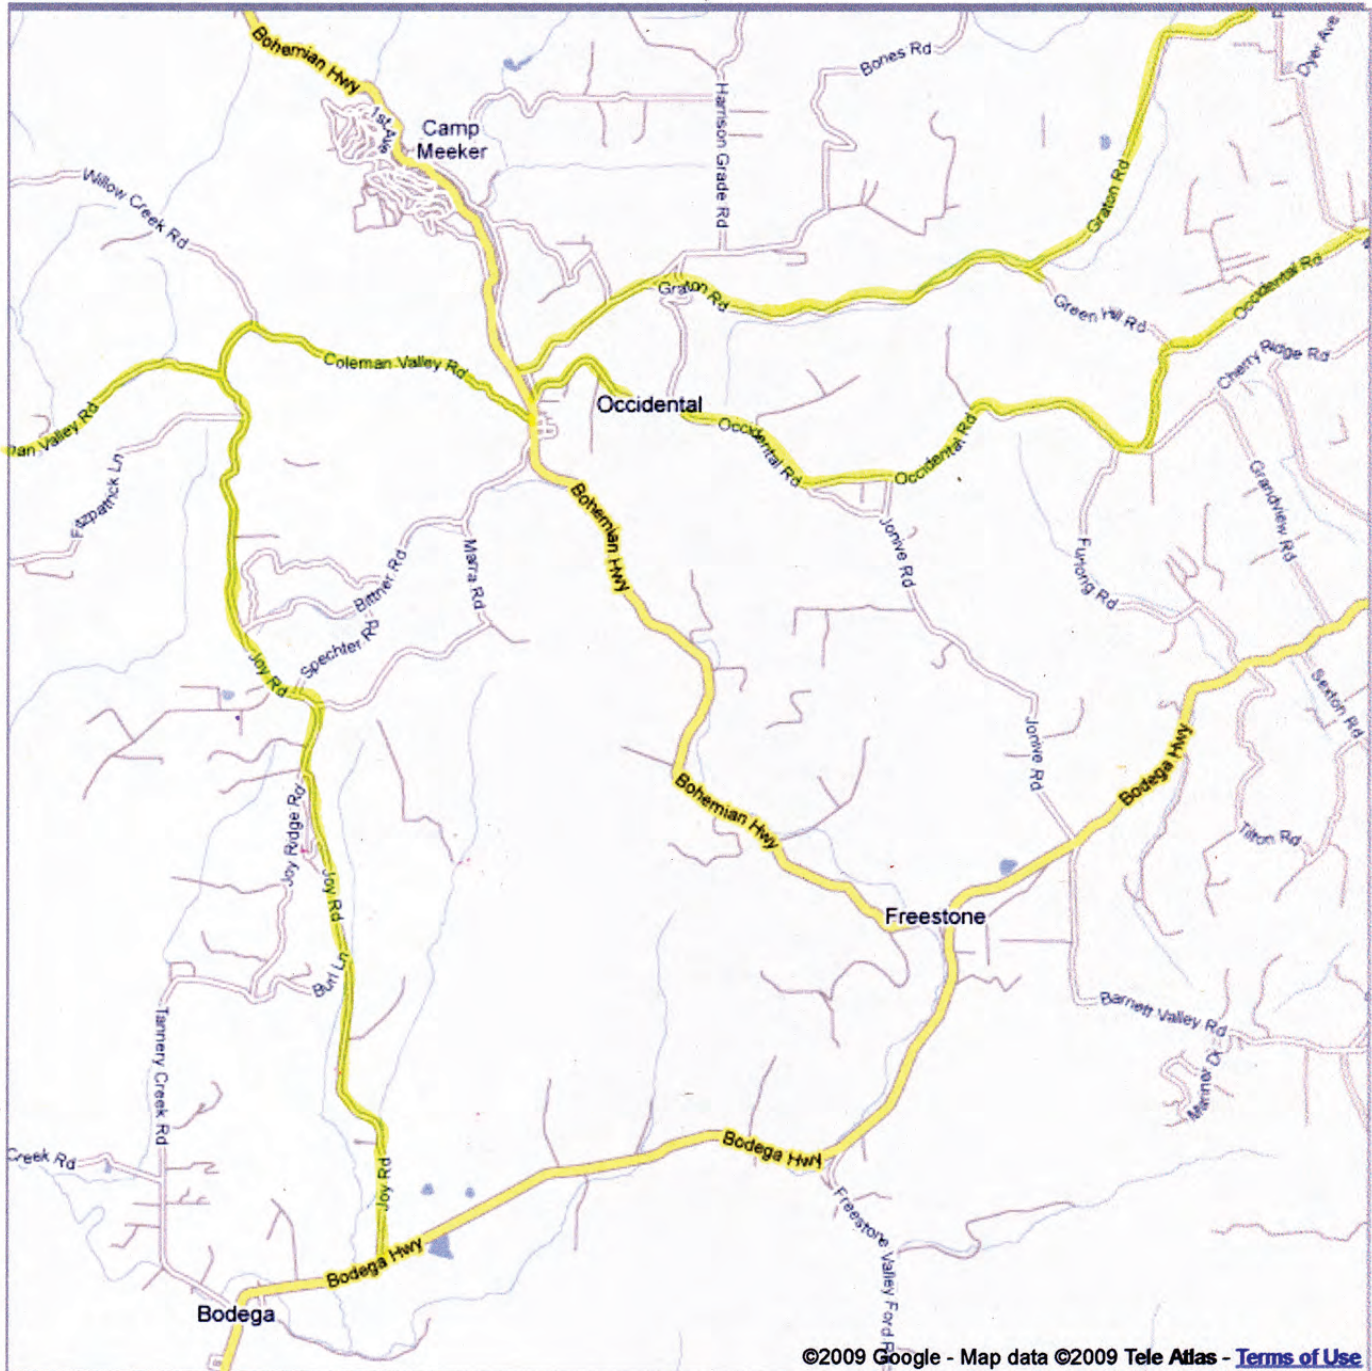

Notes EXIT ROUTES:  
Bohemian Hwy.(N. & S.),  
Graton & Occidental Rd.(E.),  
Coleman Valley Rd.(W.),  
Joy Rd. to Bodega Hwy. (E. & W.)

# Russian River Area

Hwy. 1 - Coast

Bodega Bay

Hwy. 116

Sebastopol